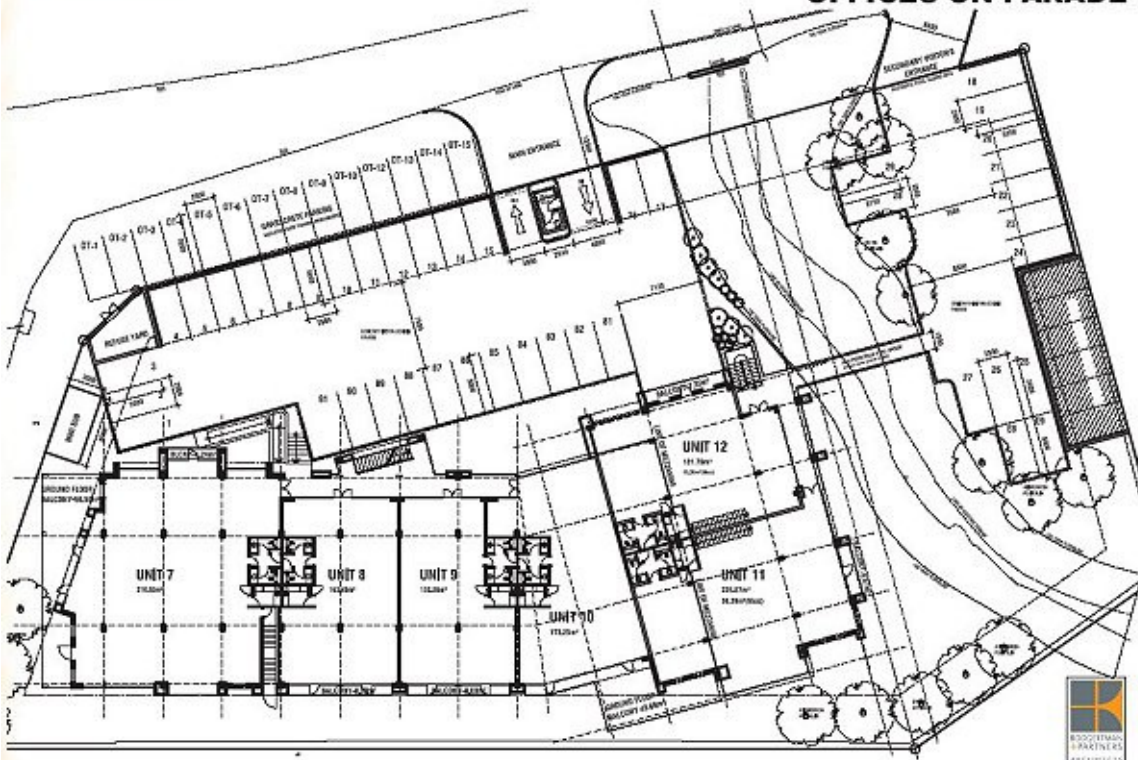

The property has been developed as a single building with two separate entrances. The two storey building is modern in character with a single roof pitch split into two sections to individualise the two entrances. The single pitch creates the opportunity for certain of the mezzanine floors to create mezzanine floors with associated roof gardens.

FLOOR PLANS

Date: 10 May 2007

Proposed Ground Floor Layout
OFFICES ON PARADE

Date: 10 May 2007

Proposed First Floor Layout
OFFICES ON PARADE

BUILDING PICTURES

LOCATION and SITE PLANS

<https://goo.gl/maps/mehdF7sQzTjKqGzC9>