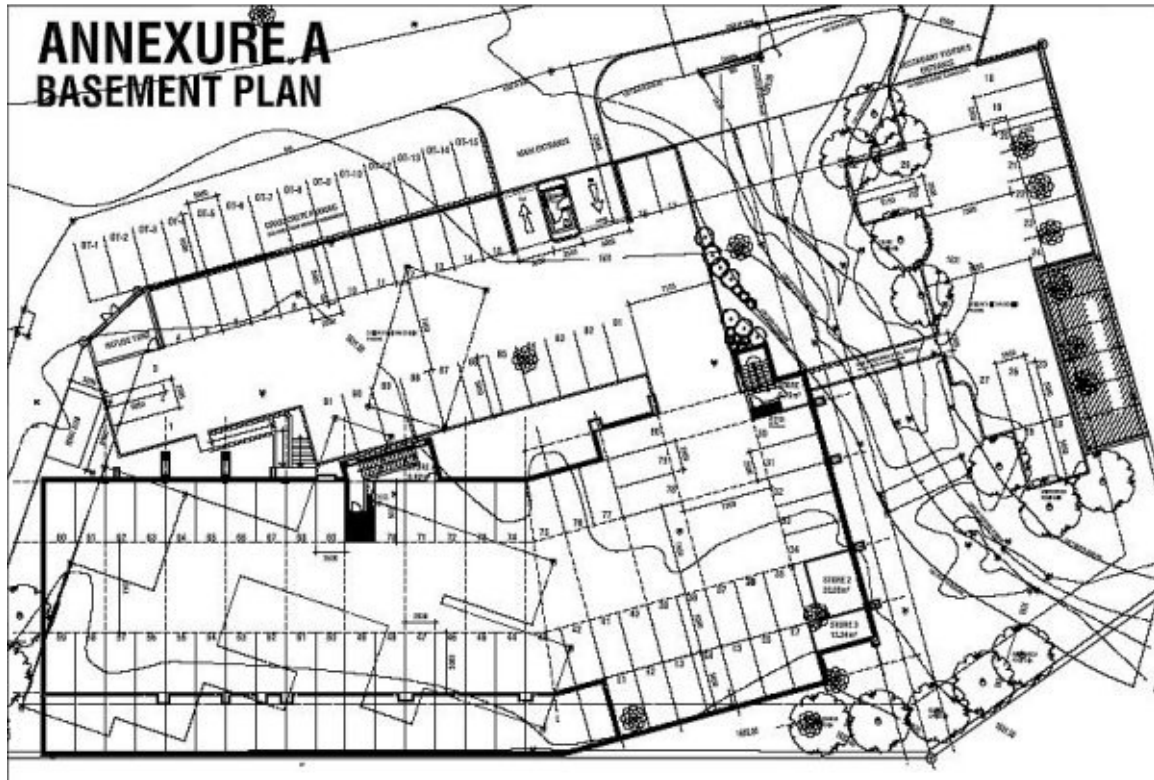

PARADE ON KLOOF

<https://www.brydensgroup.com/parade-on-kloof/>

Parade on Kloof Office Park is situated within the upmarket Bedfordview node and has excellent access to the highway system via the Van Buuren off-ramp as well as access to Eastgate and Bedford Centre Retail Complex, both of which are within 2 minutes driving time.

The property has been developed as a single building with two separate entrances. The two storey building is modern in character with a single roof pitch split into two sections to individualise the two entrances. The single pitch creates the opportunity for certain of the mezzanine floors to create mezzanine floors with associated roof gardens.

FLOOR PLANS

Date: 10 May 2007

Proposed Ground Floor Layout
OFFICES ON PARADE

Date: 10 May 2007

Proposed First Floor Layout
OFFICES ON PARADE

BUILDING PICTURES

LOCATION and SITE PLANS

<https://goo.gl/maps/mehdF7sQzTjKqGzC9>