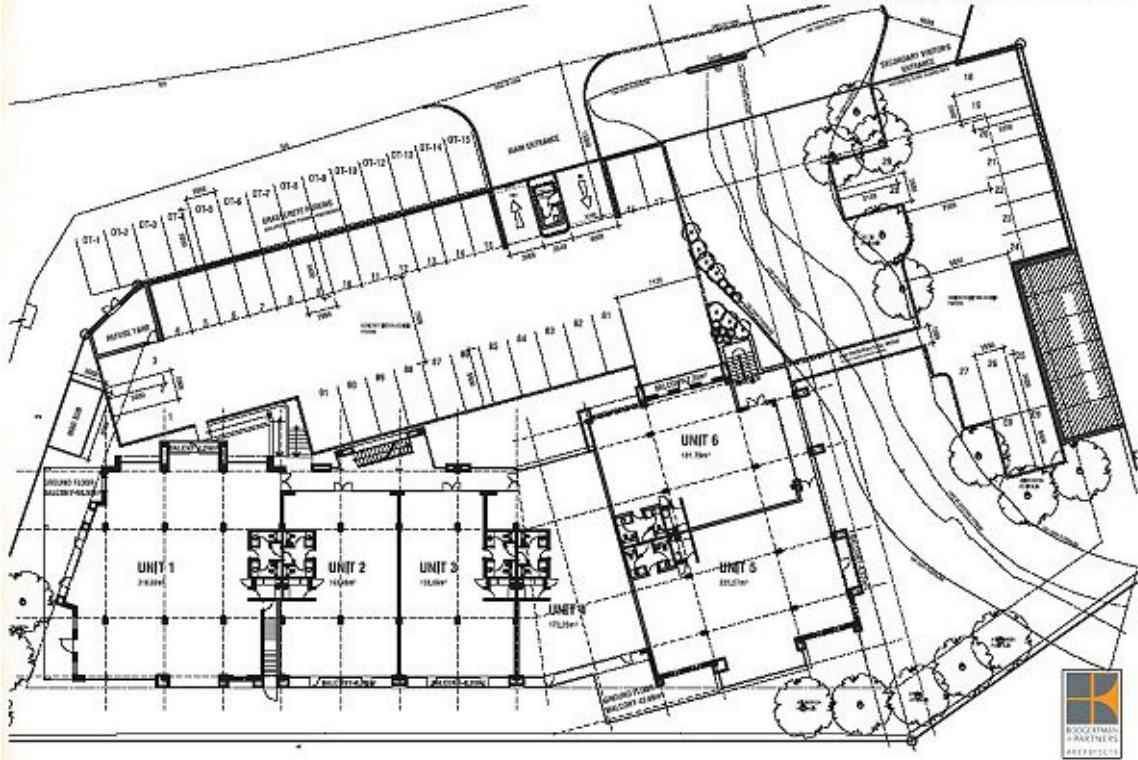

PARADE ON KLOOF

<https://www.brydensgroup.com/parade-on-kloof/>

Parade on Kloof Office Park is situated within the upmarket Bedfordview node and has excellent access to the highway system via the Van Buuren off-ramp as well as access to Eastgate and Bedford Centre Retail Complex, both of which are within 2 minutes driving time.

The property has been developed as a single building with two separate entrances. The two storey building is modern in character with a single roof pitch split into two sections to individualise the two entrances. The single pitch creates the opportunity for certain of the mezzanine floors to create mezzanine floors with associated roof gardens.

FLOOR PLANS

Date: 10 May 2007

Proposed Ground Floor Layout
OFFICES ON PARADE

Date: 10 May 2007

Proposed First Floor Layout
OFFICES ON PARADE

BUILDING PICTURES

LOCATION and SITE PLANS

<https://goo.gl/maps/mehdF7sQzTjKqGzC9>